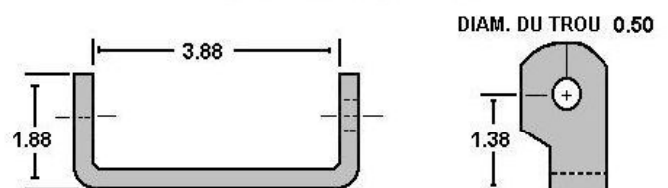

TALON DE CHARNIERE

423-5-096 UTILITY

423-5-151 UTILITY ACIER

423-5-151SS UTILITY INOX ISOLE

CHARNIERE

TALON DE CHARNIERE

423-5-093 UTILITY ALUMINIUM ALUMINIUM NOUVEAU MODELE

423-5-154 UTILITY INOX