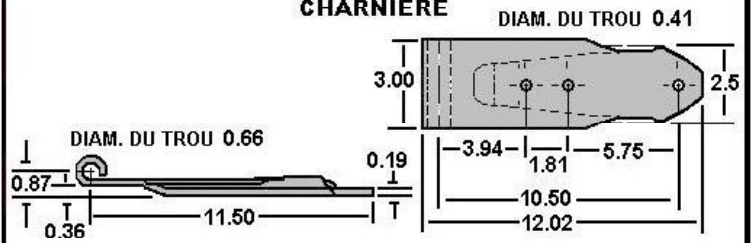

CHARNIERE

423-5-074 UTILITY ALUMINIUM PORTE ARRIERE

423-5-077 UTILITY GALVANISE PORTE ARRIERE