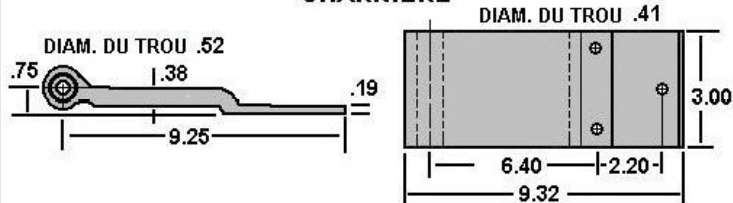

CHARNIÈRE

MORGAN

423-0-062

FOURGON NON-ISOLÉ

1997-

PORTE CÔTÉ