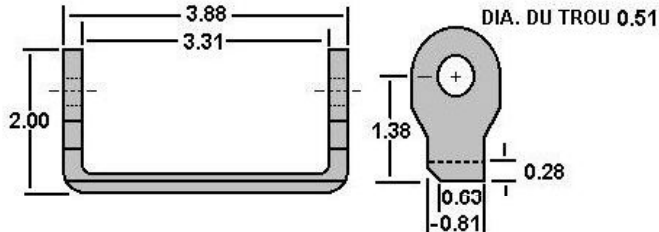

TALON DE CHARNIÈRE

423-6-222 VANGUARD INOX PORTE ARRIÈRE ISOLÉE