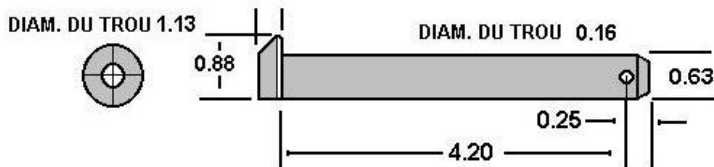

TALON DE CHARNIERE

423-5-096 UTILITY

423-5-151 UTILITY ACIER

423-5-151SS UTILITY INOX ISOLE

CHARNIERE

TALON DE CHARNIERE

423-5-093 UTILITY ALUMINIUM ALUMINIUM NOUVEAU MODELE

423-5-154 UTILITY INOX