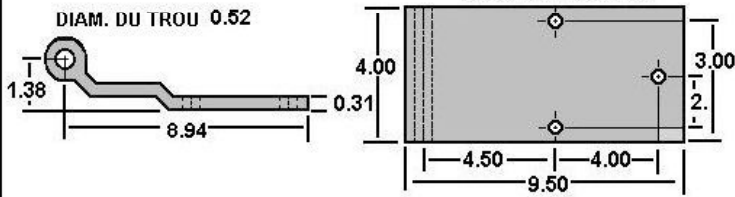

PORTE

CHARNIÈRE

CHARNIÈRE

423-5-075 UTILITY VANGUARD ALUMINIUM PORTE ARRIÈRE