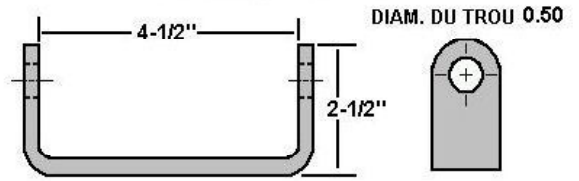

CHARNIÈRE

DURABODY

COMMERCIAL BABCOCK

423-5-069

ALUMINIUM

TALON DE CHARNIÈRE

DURABODY MORGAN

COMMERCIAL BABCOCK