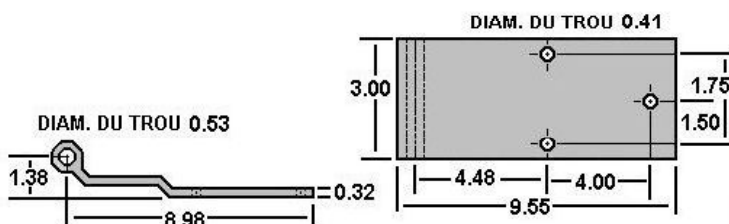

TALON DE CHARNIERE

423-5-096 UTILITY

423-5-151 UTILITY ACIER

423-5-151SS UTILITY INOX ISOLE

CHARNIERE

TALON DE CHARNIERE

423-5-093 UTILITY ALUMINIUM ALUMINIUM NOUVEAU MODELE

423-5-154 UTILITY INOX