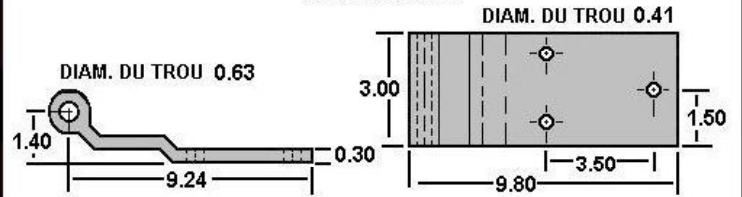

CHARNIÈRE

423-5-152 VANGUARD ALUMINIUM PORTE ARRIÈRE
423-5-152B VANGUARD COUSSINET PORTE ARRIÈRE