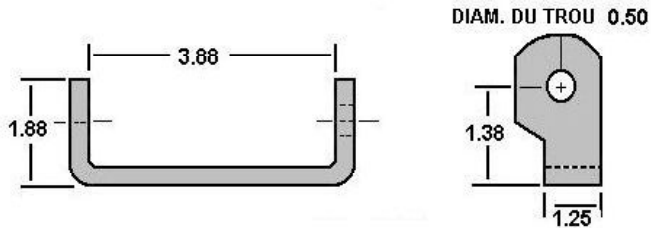

TALON DE CHARNIÈRE

423-6-168 VANGUARD INOX