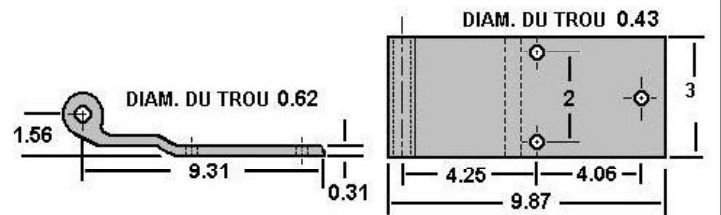

CHARNIÈRE

423-6-221 VANGUARD ALUMINIUM PORTE ARRIÈRE ISOLÉE